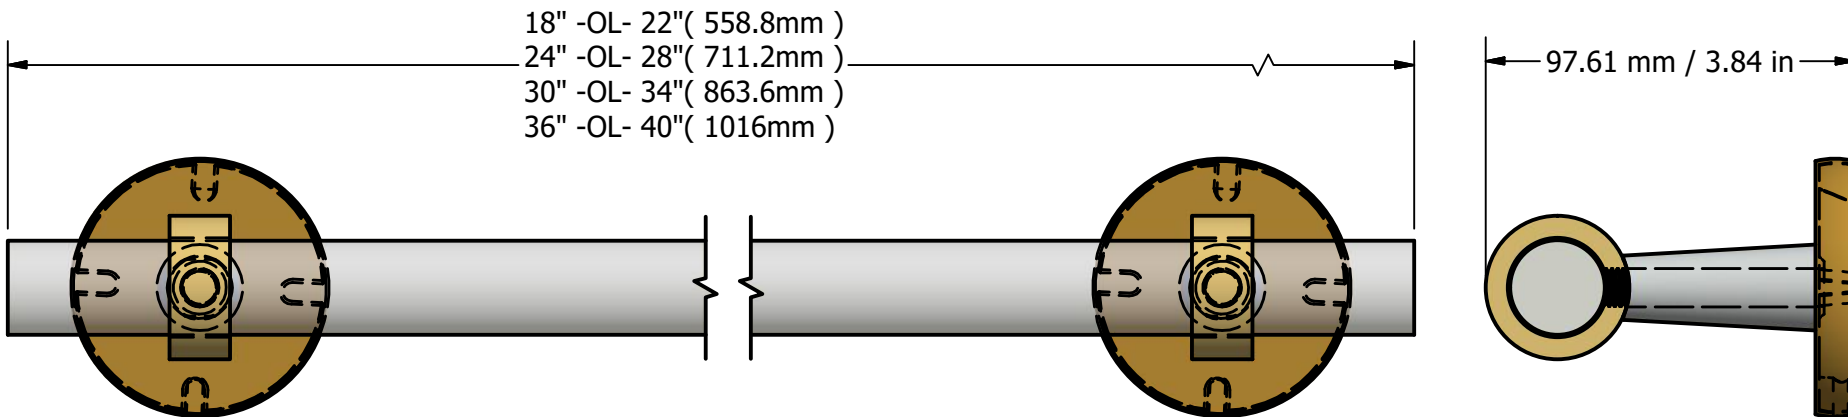

PARTS LIST			
ITEM	QTY	PART NUMBER	DESCRIPTION
1	2	BPRD	BACKPLATE
2	2	CL-TB	POST
3	2	RGSMT-1	RING WITH NEW SIZE HOLE
4	1	AC1-22,28,34,40	ACRYLIC BAR

UNLESS OTHERWISE SPECIFIED	
.X	± .3mm
.XX	± .15mm
.XXX	± .008mm

UNIT IS IN MM.

DRAWN	12-11-20	IM
CHECKED	12-11-20	P.D.
APPROVED	12-11-20	R.A.

COPYRIGHT @ALLIEDBRASS 2020

THIRD ANGLE PROJECTION

MATERIAL:	BRASS
DESCRIPTION:	Clearview Collection Towel Bar

APPROVED FOR PRODUCTION
 By: RICHARD PAUL
 Date: 12-11-20

FINISH	TBD
QTY	TBD
DRAWING NO.	CV-41
SCALE	1.5:1 SHEET: 1 OF 1
REV	0