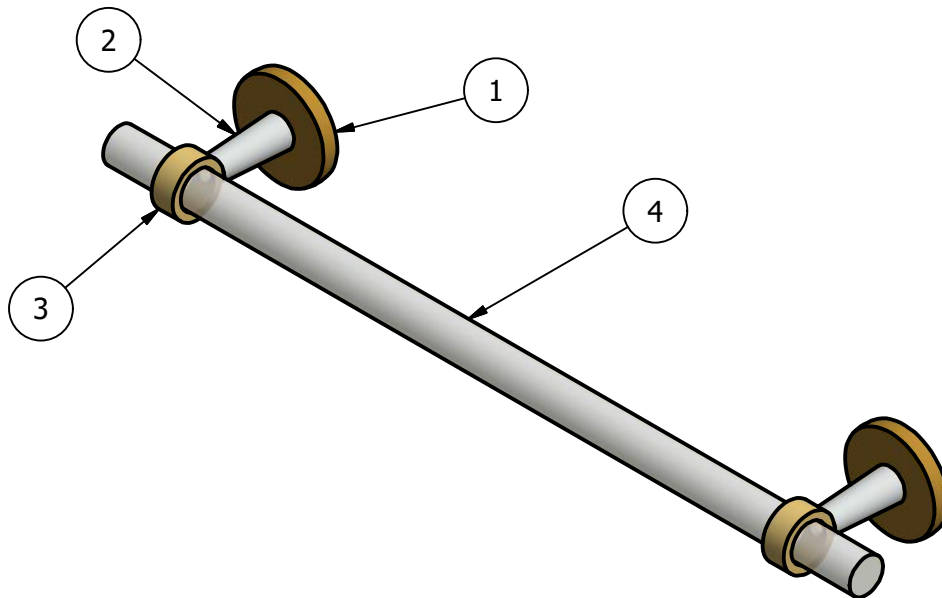

PARTS LIST			
ITEM	QTY	PART NUMBER	DESCRIPTION
1	2	BPRD	BACKPLATE
2	2	CL-TB	POST
3	2	RGSMT-1	RING WITH NEW SIZE HOLE
4	1	AC1-22,28,34,40	ACRYLIC BAR

UNLESS OTHERWISE SPECIFIED	
.X	± .3mm
.XX	± .15mm
.XXX	± .008mm

UNIT IS IN MM.

DRAWN	12-11-20	IM
CHECKED	12-11-20	P.D.
APPROVED	12-11-20	R.A.

COPYRIGHT @ALLIEDBRASS 2020

THIRD ANGLE PROJECTION

MATERIAL:	BRASS
DESCRIPTION:	Clearview Collection Towel Bar

APPROVED FOR PRODUCTION
 By: RICHARD PAUL
 Date: 12-11-20

FINISH	TBD
QTY	TBD
DRAWING NO.	CV-41
SCALE	1.5:1 SHEET: 1 OF 1
REV	0